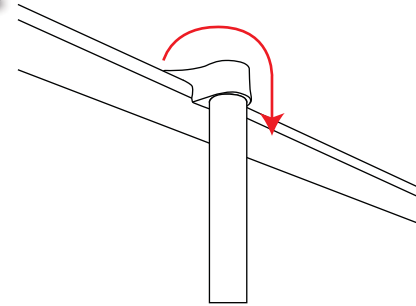

# Giant Mosquito

Weight (kg)
850mm 4.6kg
1000mm 4.75kg
1200mm 5kg
1500mm 5.2kg
2000mm 5.4kg

Visible graphic Area: 3000mm(h) x 850/1000/1200/1500/2000mm(w)  
Recommended Graphic Thickness: 300 microns

# Giant Mosquito

**1**

**2**

**3**

**4**