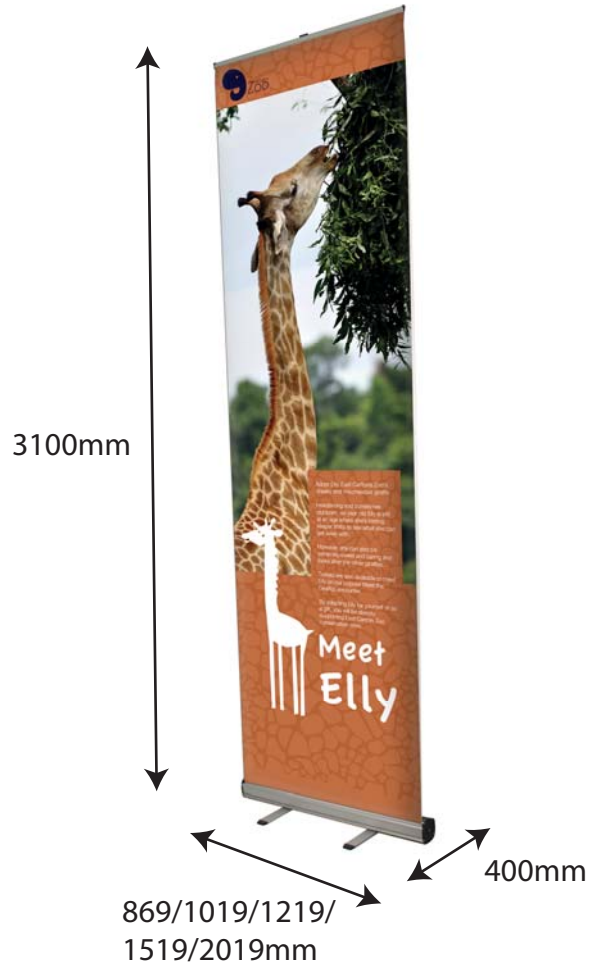

# Giant Mosquito

Weight (kg)
850mm 4.6kg
1000mm 4.75kg
1200mm 5kg
1500mm 5.2kg
2000mm 5.4kg

Visible graphic Area: 3000mm(h) x 850/1000/1200/1500/2000mm(w)  
Recommended Graphic Thickness: 300 microns

# Giant Mosquito

**1**

**2**

**3**

**4**

# Giant Mosquito