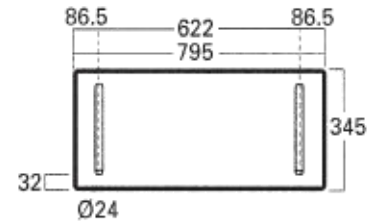

BUDGET MERIT

Dimensions & Weights

WEIGHTSKg	
Rigidtop	1.52
Top	1.14
Shelf	1.12
Baseshelf	1.14
Body Panel.....	4.28
Pole Set (four pieces L)(Demo/Merit)	2.00
Header	0.73
Pole Set (two pieces L)(Budget)	1.00
Header	0.35
Bag	1.04

PACKING

Demo Center and Budget

Individual Reusable Carton 1.88

External Measurements

925mm x 845mm x 82mm

Merit

Individual Reusable Carton 1.94

External Measurements

925mm x 845mm x 112mm

Bulk packaging, dimensions and weight dependent on number of units required.

Weights and measurements quoted are approximate.

UNIT AND HEADER
BUDGET / MERIT

HEADER AND POLES L
BUDGET

HEADER AND POLES L
MERIT

GRAPHIC BUDGET / MERIT

ALLOW 35mm FOR TOP