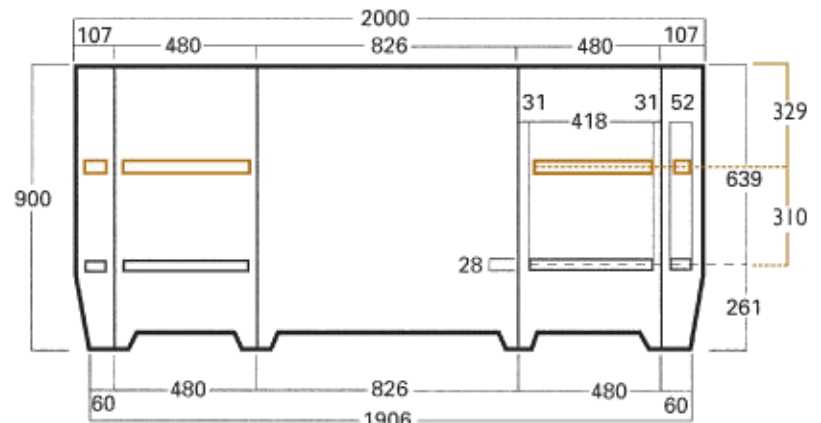

BUDGET MERIT

Dimensions & Weights

WEIGHTSKg	
Rigidtop	1.52
Top	1.14
Shelf	1.12
Baseshelf	1.14
Body Panel.....	4.28
Pole Set (four pieces L)(Demo/Merit)	2.00
Header	0.73
Pole Set (two pieces L)(Budget)	1.00
Header	0.35
Bag	1.04

PACKING

Demo Center and Budget

Individual Reusable Carton 1.88

External Measurements

925mm x 845mm x 82mm

Merit

Individual Reusable Carton 1.94

External Measurements

925mm x 845mm x 112mm

Bulk packaging, dimensions and weight dependent on number of units required.

Weights and measurements quoted are approximate.

UNIT AND HEADER
BUDGET / MERIT

HEADER AND POLES L
BUDGET

HEADER AND POLES L
MERIT

GRAPHIC BUDGET / MERIT

ALLOW 35mm FOR TOP