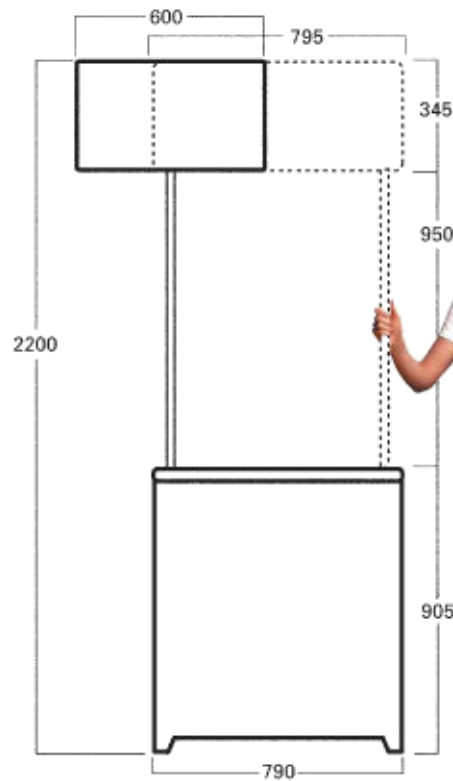

BUDGET MERIT

Dimensions & Weights

WEIGHTSKg	
Rigidtop	1.52
Top	1.14
Shelf	1.12
Baseshelf	1.14
Body Panel.....	4.28
Pole Set (four pieces L)(Demo/Merit)	2.00
Header	0.73
Pole Set (two pieces L)(Budget)	1.00
Header	0.35
Bag	1.04

PACKING

Demo Center and Budget

Individual Reusable Carton 1.88

External Measurements

925mm x 845mm x 82mm

Merit

Individual Reusable Carton 1.94

External Measurements

925mm x 845mm x 112mm

Bulk packaging, dimensions and weight dependent on number of units required.

Weights and measurements quoted are approximate.

UNIT AND HEADER
BUDGET / MERIT

HEADER AND POLES L
BUDGET

HEADER AND POLES L
MERIT

GRAPHIC BUDGET / MERIT

ALLOW 35mm FOR TOP