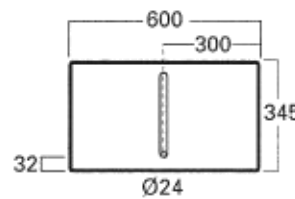

BUDGET MERIT

Dimensions & Weights

WEIGHTSKg	
Rigidtop	1.52
Top	1.14
Shelf	1.12
Baseshelf	1.14
Body Panel.....	4.28
Pole Set (four pieces L)(Demo/Merit)	2.00
Header	0.73
Pole Set (two pieces L)(Budget)	1.00
Header	0.35
Bag	1.04

PACKING

Demo Center and Budget

Individual Reusable Carton 1.88

External Measurements

925mm x 845mm x 82mm

Merit

Individual Reusable Carton 1.94

External Measurements

925mm x 845mm x 112mm

Bulk packaging, dimensions and weight dependent on number of units required.

Weights and measurements quoted are approximate.

UNIT AND HEADER
BUDGET / MERIT

HEADER AND POLES L
BUDGET

HEADER AND POLES L
MERIT

GRAPHIC BUDGET / MERIT

ALLOW 35mm FOR TOP