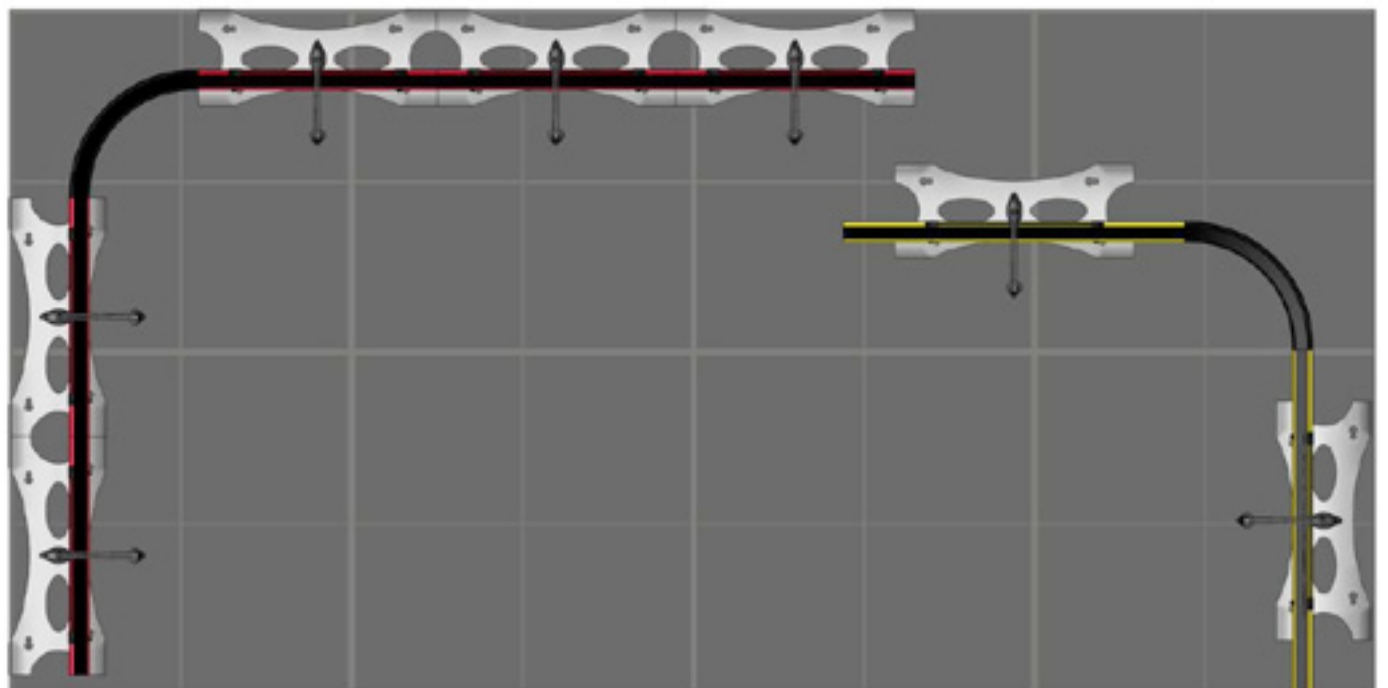

Cad Drawing 71
4m x 2m - Without End Caps
Stand 2000mm Height
Stand Key: ■ 550 ■ 700 ■ 800 ■ 900 ■ 1000