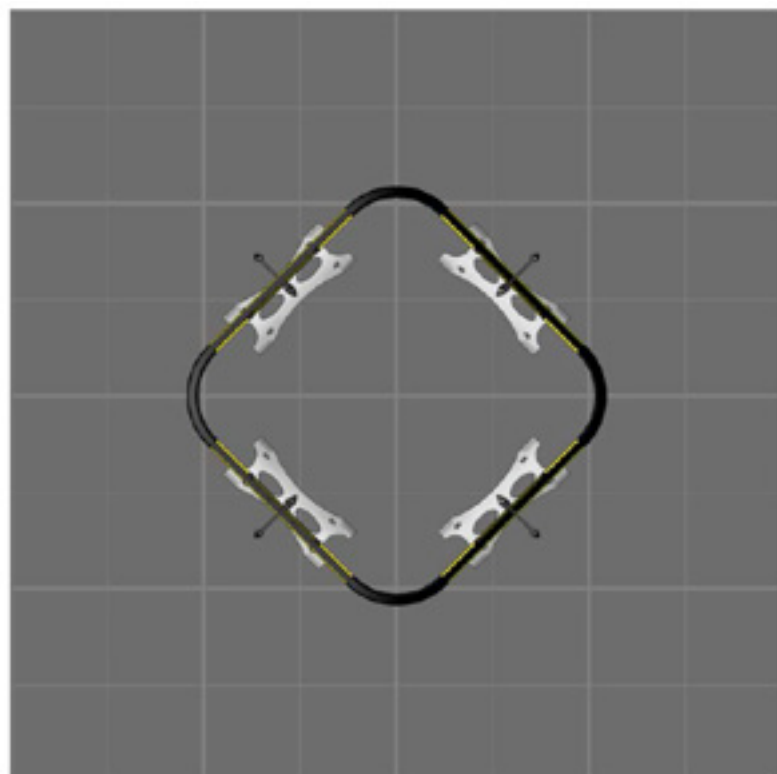

Cad Drawing 81
4m x 4m - Without End Caps
Stand 2000mm Height
Stand Key: ■ 550 ■ 700 ■ 800 ■ 900 ■ 1000