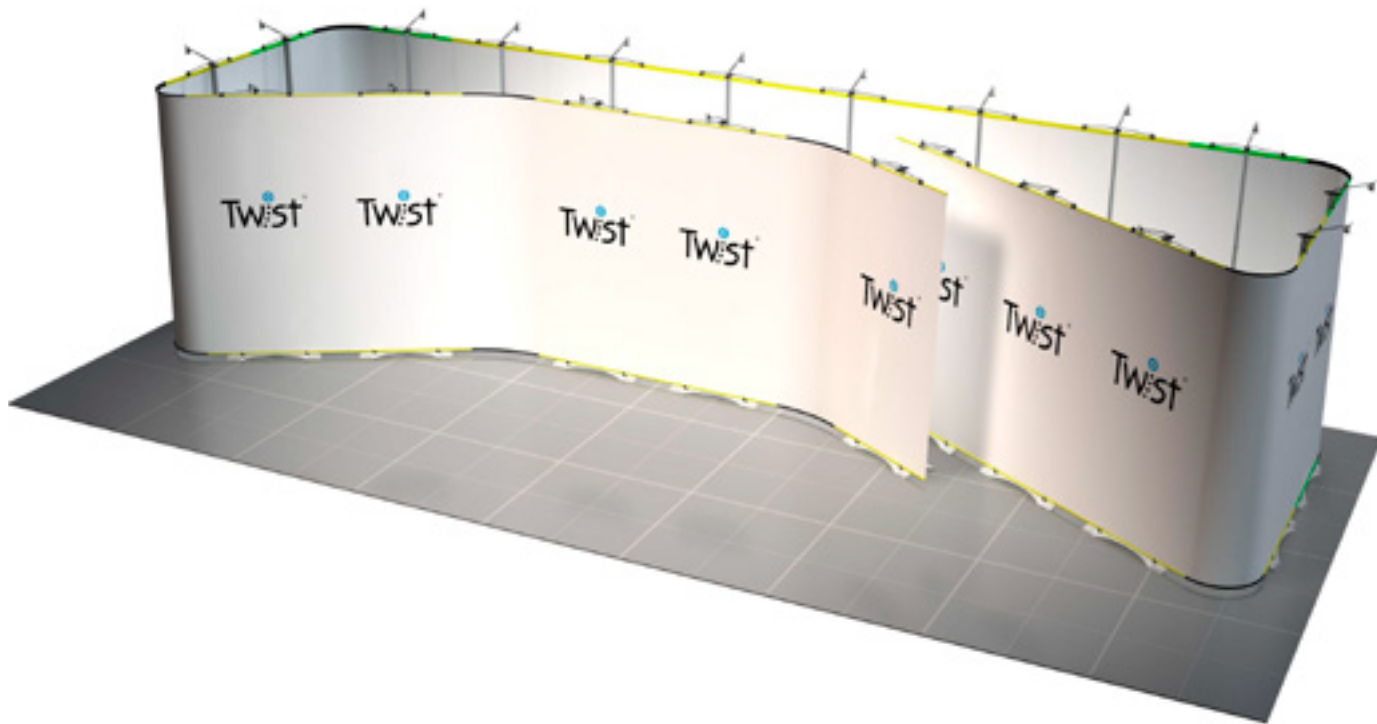

Cad Drawing 78

9m x 4m - Without End Caps

Stand 2000mm Height

Stand Key: ■ 550 ■ 700 ■ 800 ■ 900 ■ 1000