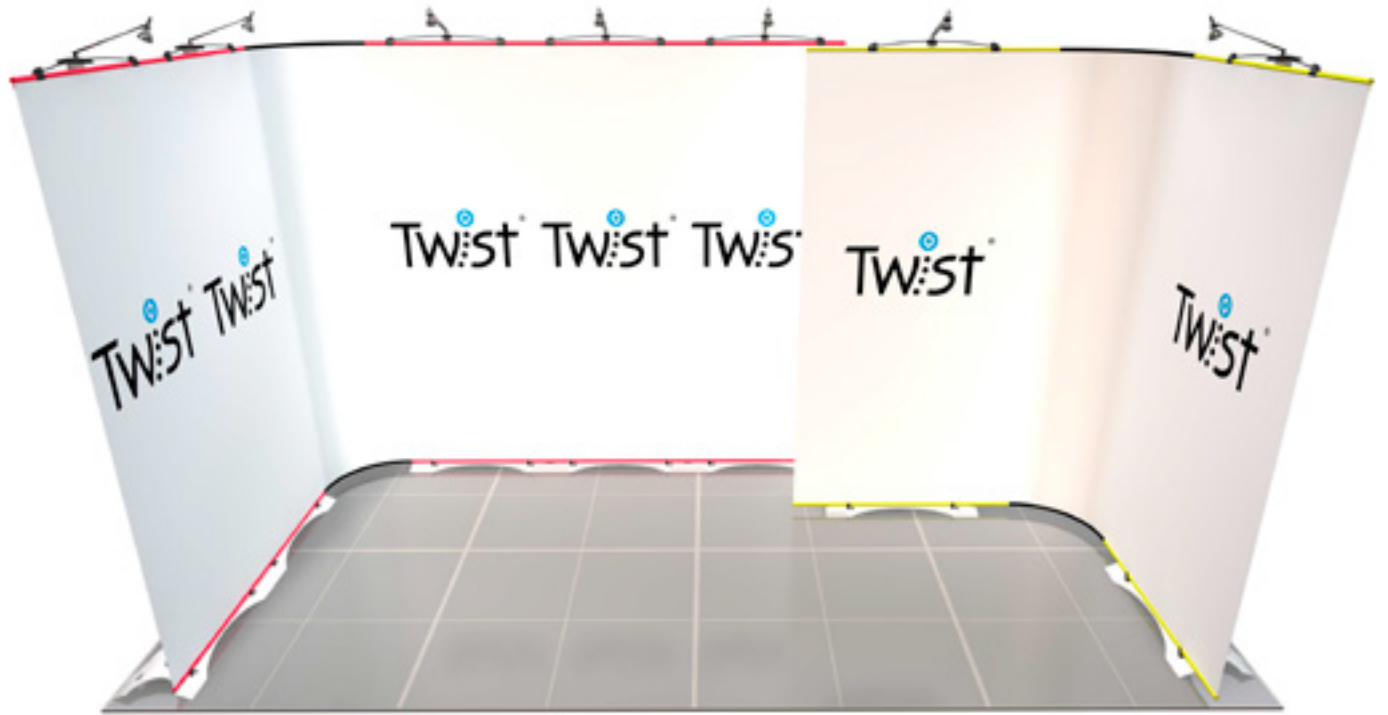

Cad Drawing 71
4m x 2m - Without End Caps
Stand 2000mm Height
Stand Key: ■ 550 ■ 700 ■ 800 ■ 900 ■ 1000