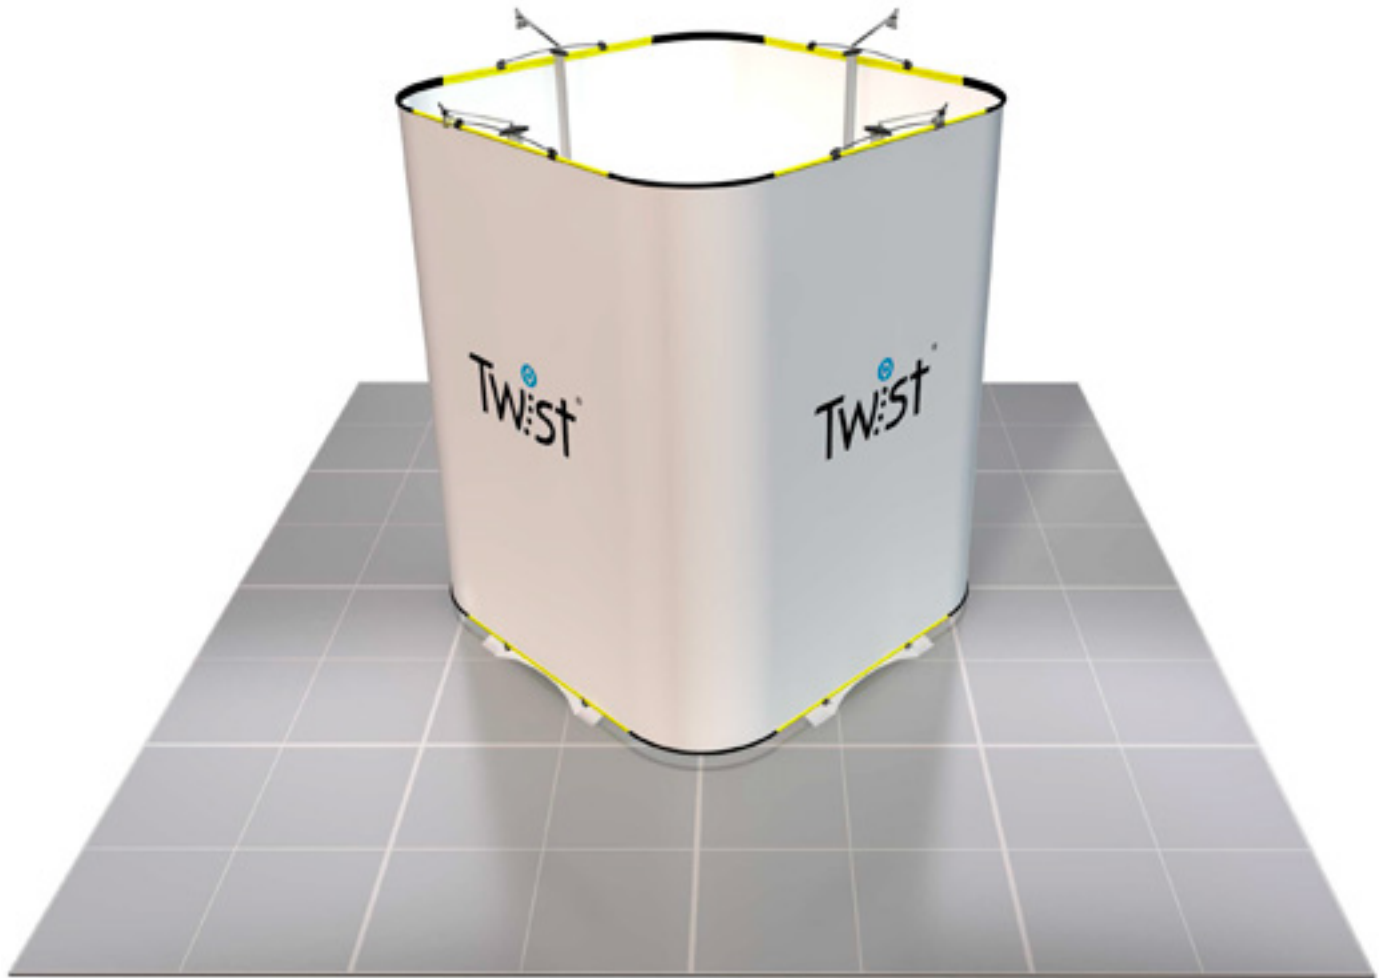

Cad Drawing 81
4m x 4m - Without End Caps
Stand 2000mm Height
Stand Key: ■ 550 ■ 700 ■ 800 ■ 900 ■ 1000