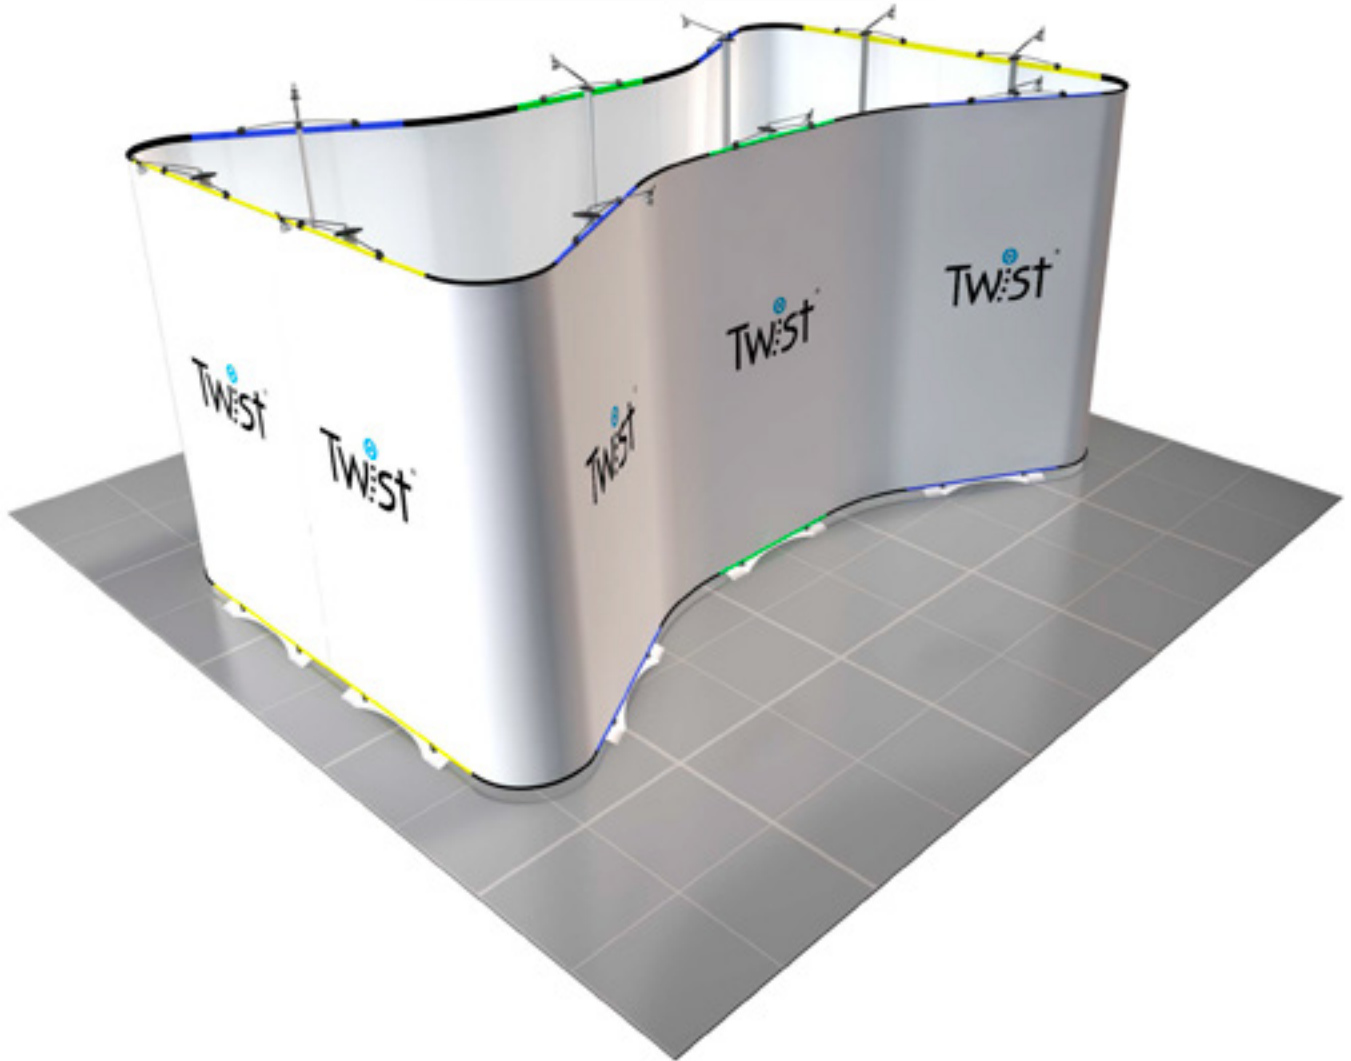

Cad Drawing 80

5m x 5m - Without End Caps

Stand 2000mm Height

Stand Key: ■ 550 ■ 700 ■ 800 ■ 900 ■ 1000