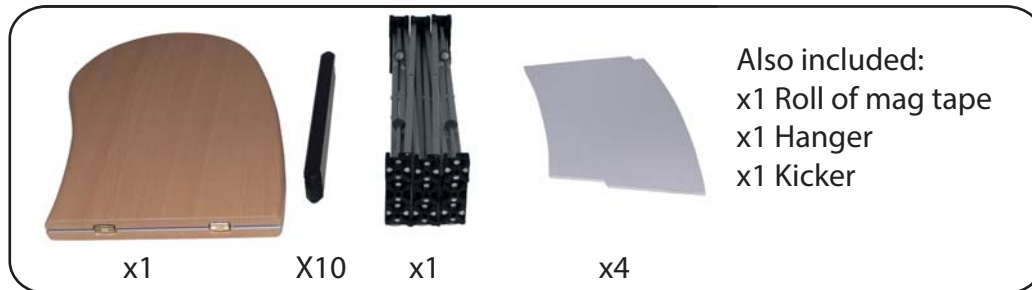

Pop up Counta

1

2

Visible Graphic Area: 950mm(h) x2060mm(w)
Recommended Graphic thickness: 440microns min

Pop up Counta

Shelf Layout

Pop up Counta

Graphic fixing