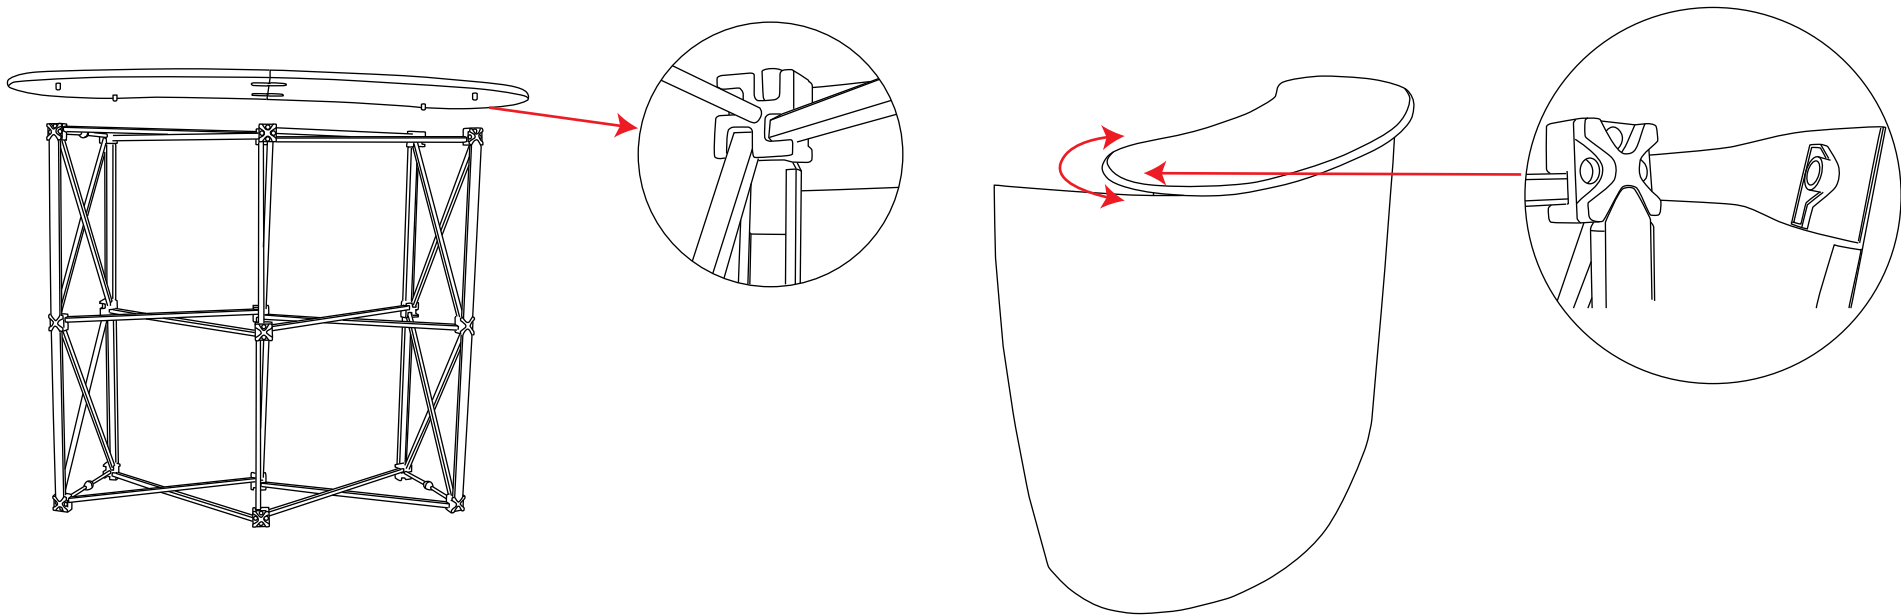

Pop up Counta

1

2

Visible Graphic Area: 950mm(h) x2060mm(w)
Recommended Graphic thickness: 440microns min

Pop up Counta

Shelf Layout

Pop up Counta

Graphic fixing