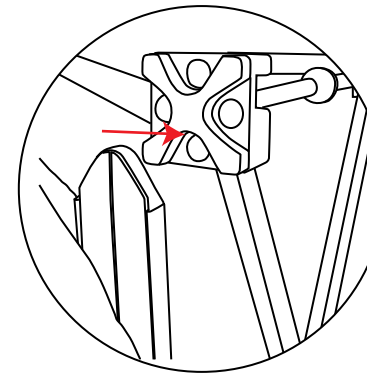

Pop up Counta

1

2

Visible Graphic Area: 950mm(h) x2060mm(w)
Recommended Graphic thickness: 440microns min

Pop up Counta

Shelf Layout

Pop up Counta

Graphic fixing