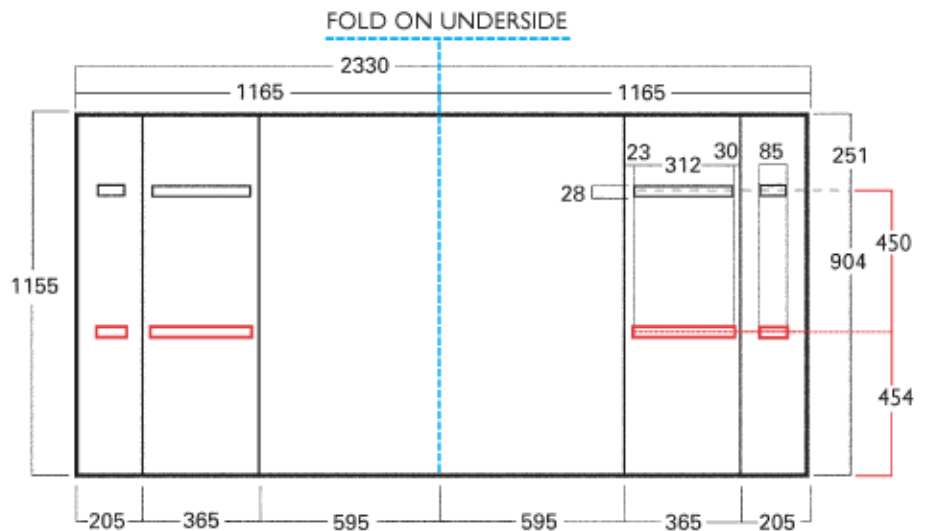

CHAMPION

Dimensions & Weights

WEIGHTS	Kg
Top	2.72
Work Top / Shelf	1.68
Bottom	1.30
Body Panel.....	6.90
Pole Set (four pieces) J	2.42
Header.....	1.28
Round Tray.....	0.95
Bag.....	1.58

PACKING

Individual Reusable Carton	4.00
External Measurements	
1250mm x 625mm x 215mm	

Round Tray Carton.....	0.45
External Measurements	
523mm x 523mm x 83mm	

Bulk packaging, dimensions and weight dependent on number of units required.

Weights and measurements quoted are approximate.

UNIT AND HEADER

HEADER

ROUND TRAY

GRAPHIC SIZE FOR ONE AND TWO SHELF UNIT

ALLOW 37.5mm FOR TOP AND BOTTOM