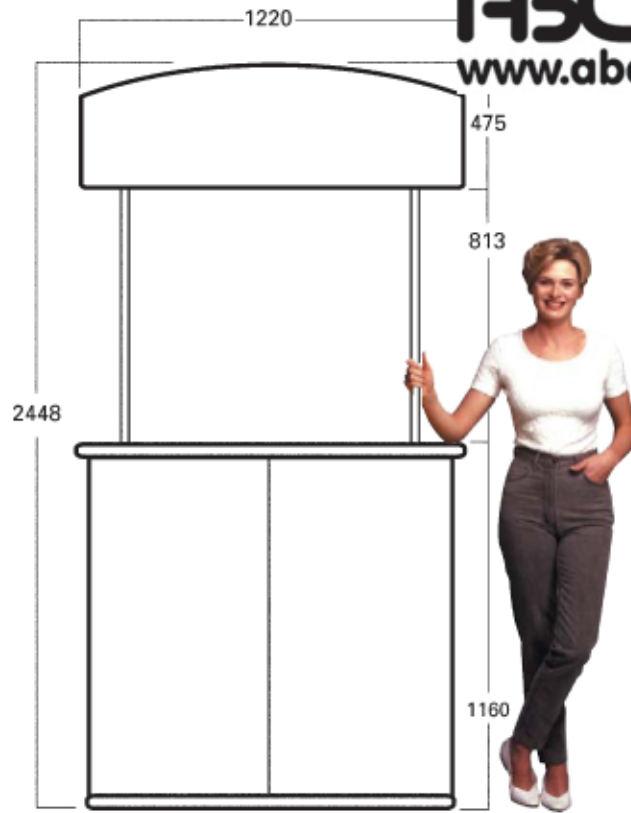

CHAMPION

Dimensions & Weights

WEIGHTS	Kg
Top	2.72
Work Top / Shelf	1.68
Bottom	1.30
Body Panel.....	6.90
Pole Set (four pieces) J	2.42
Header.....	1.28
Round Tray.....	0.95
Bag.....	1.58

PACKING

Individual Reusable Carton	4.00
External Measurements	
1250mm x 625mm x 215mm	

Round Tray Carton.....	0.45
External Measurements	
523mm x 523mm x 83mm	

Bulk packaging, dimensions and weight dependent on number of units required.

Weights and measurements quoted are approximate.

UNIT AND HEADER

HEADER

ROUND TRAY

GRAPHIC SIZE FOR ONE AND TWO SHELF UNIT

ALLOW 37.5mm FOR TOP AND BOTTOM