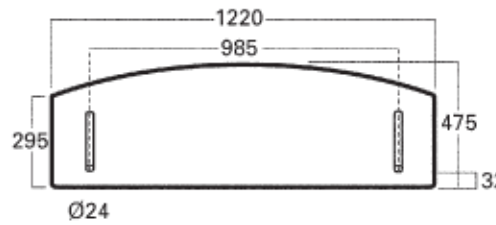

CHAMPION

Dimensions & Weights

WEIGHTS	Kg
Top	2.72
Work Top / Shelf	1.68
Bottom	1.30
Body Panel.....	6.90
Pole Set (four pieces) J	2.42
Header.....	1.28
Round Tray.....	0.95
Bag.....	1.58

PACKING

Individual Reusable Carton	4.00
External Measurements	
1250mm x 625mm x 215mm	

Round Tray Carton.....	0.45
External Measurements	
523mm x 523mm x 83mm	

Bulk packaging, dimensions and weight dependent on number of units required.

Weights and measurements quoted are approximate.

UNIT AND HEADER

HEADER

ROUND TRAY

GRAPHIC SIZE FOR ONE AND TWO SHELF UNIT

ALLOW 37.5mm FOR TOP AND BOTTOM