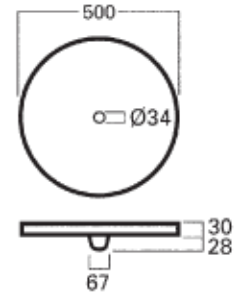

CHAMPION

Dimensions & Weights

WEIGHTS	Kg
Top	2.72
Work Top / Shelf	1.68
Bottom	1.30
Body Panel.....	6.90
Pole Set (four pieces) J	2.42
Header.....	1.28
Round Tray.....	0.95
Bag.....	1.58

PACKING

Individual Reusable Carton	4.00
External Measurements	
1250mm x 625mm x 215mm	

Round Tray Carton.....	0.45
External Measurements	
523mm x 523mm x 83mm	

Bulk packaging, dimensions and weight dependent on number of units required.

Weights and measurements quoted are approximate.

UNIT AND HEADER

HEADER

ROUND TRAY

GRAPHIC SIZE FOR ONE AND TWO SHELF UNIT

ALLOW 37.5mm FOR TOP AND BOTTOM