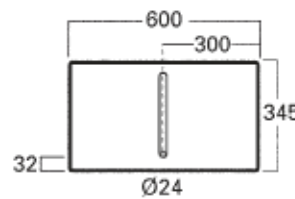

BUDGET MERIT

Dimensions & Weights

WEIGHTSKg	
Rigidtop	1.52
Top	1.14
Shelf	1.12
Baseshelf	1.14
Body Panel.....	4.28
Pole Set (four pieces L)(Demo/Merit)	2.00
Header	0.73
Pole Set (two pieces L)(Budget).....	1.00
Header	0.35
Bag	1.04

PACKING

Demo Center and Budget

Individual Reusable Carton 1.88

External Measurements

925mm x 845mm x 82mm

Merit

Individual Reusable Carton 1.94

External Measurements

925mm x 845mm x 112mm

Bulk packaging, dimensions and weight dependent on number of units required.

Weights and measurements quoted are approximate.

UNIT AND HEADER
BUDGET / MERIT

HEADER AND POLES L
BUDGET

HEADER AND POLES L
MERIT

GRAPHIC BUDGET / MERIT

ALLOW 35mm FOR TOP