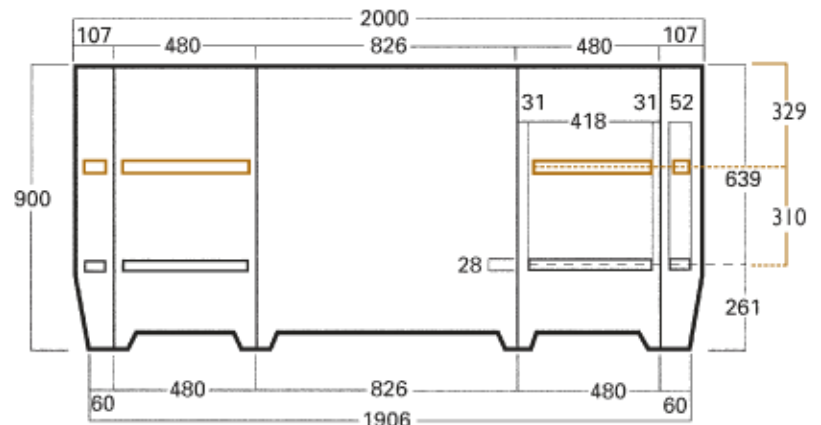

BUDGET MERIT

Dimensions & Weights

WEIGHTSKg	
Rigidtop	1.52
Top	1.14
Shelf	1.12
Baseshelf	1.14
Body Panel.....	4.28
Pole Set (four pieces L)(Demo/Merit)	2.00
Header	0.73
Pole Set (two pieces L)(Budget).....	1.00
Header	0.35
Bag	1.04

PACKING

Demo Center and Budget

Individual Reusable Carton 1.88

External Measurements

925mm x 845mm x 82mm

Merit

Individual Reusable Carton 1.94

External Measurements

925mm x 845mm x 112mm

Bulk packaging, dimensions and weight dependent on number of units required.

Weights and measurements quoted are approximate.

UNIT AND HEADER
BUDGET / MERIT

HEADER AND POLES L
BUDGET

HEADER AND POLES L
MERIT

GRAPHIC BUDGET / MERIT

ALLOW 35mm FOR TOP