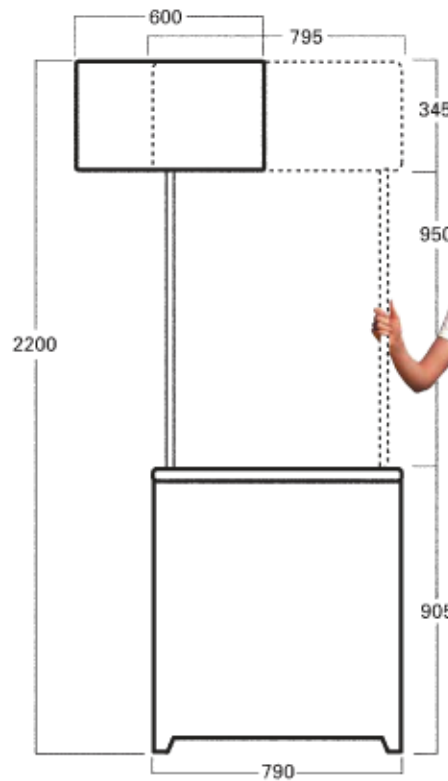

BUDGET MERIT

Dimensions & Weights

WEIGHTSKg	
Rigidtop	1.52
Top	1.14
Shelf	1.12
Baseshelf	1.14
Body Panel.....	4.28
Pole Set (four pieces L)(Demo/Merit)	2.00
Header	0.73
Pole Set (two pieces L)(Budget).....	1.00
Header	0.35
Bag	1.04

PACKING

Demo Center and Budget

Individual Reusable Carton 1.88

External Measurements

925mm x 845mm x 82mm

Merit

Individual Reusable Carton 1.94

External Measurements

925mm x 845mm x 112mm

Bulk packaging, dimensions and weight dependent on number of units required.

Weights and measurements quoted are approximate.

UNIT AND HEADER
BUDGET / MERIT

HEADER AND POLES L
BUDGET

HEADER AND POLES L
MERIT

GRAPHIC BUDGET / MERIT

ALLOW 35mm FOR TOP