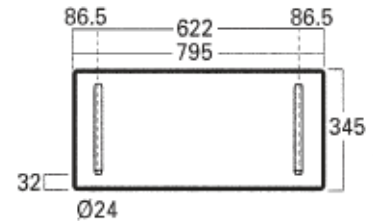

BUDGET MERIT

Dimensions & Weights

WEIGHTSKg	
Rigidtop	1.52
Top	1.14
Shelf	1.12
Baseshelf	1.14
Body Panel.....	4.28
Pole Set (four pieces L)(Demo/Merit)	2.00
Header	0.73
Pole Set (two pieces L)(Budget).....	1.00
Header	0.35
Bag	1.04

PACKING

Demo Center and Budget

Individual Reusable Carton 1.88

External Measurements

925mm x 845mm x 82mm

Merit

Individual Reusable Carton 1.94

External Measurements

925mm x 845mm x 112mm

Bulk packaging, dimensions and weight dependent on number of units required.

Weights and measurements quoted are approximate.

UNIT AND HEADER
BUDGET / MERIT

HEADER AND POLES L
BUDGET

HEADER AND POLES L
MERIT

GRAPHIC BUDGET / MERIT

ALLOW 35mm FOR TOP