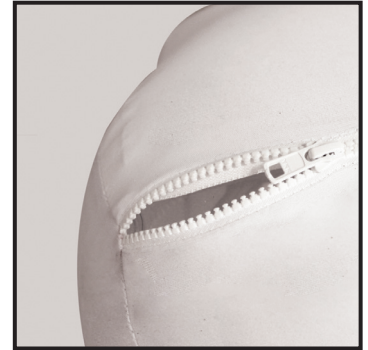

Formulate - Slant

€ 249*

Formulate slant

900 x 2300cm - with textile cover/print

1 units left

052 37 44 88

info@abc-expo.be