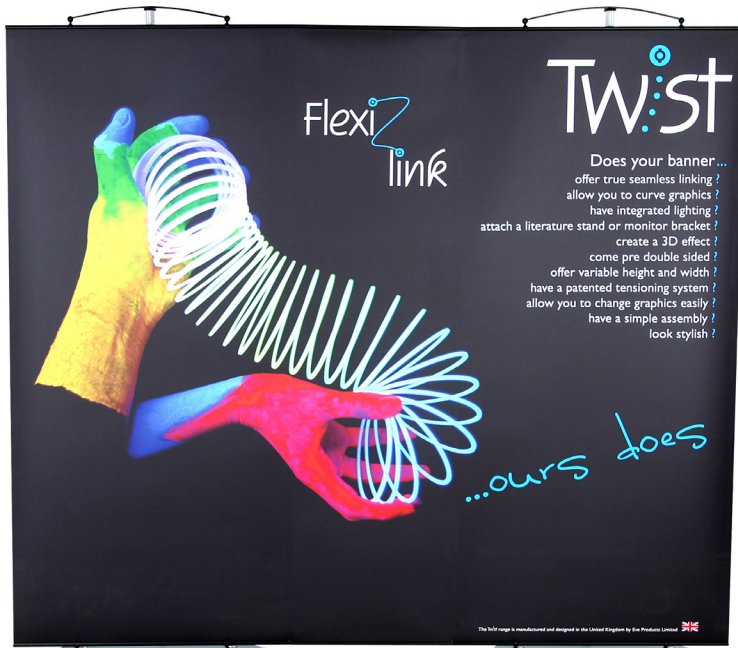

Flexi Link

Flexi Link Wall

2 banners + 1 folding middle panel
2150 or 2550mm wide
800+550+800mm or 1000+550+1000mm
2000 or 2250mm high

3 unit left